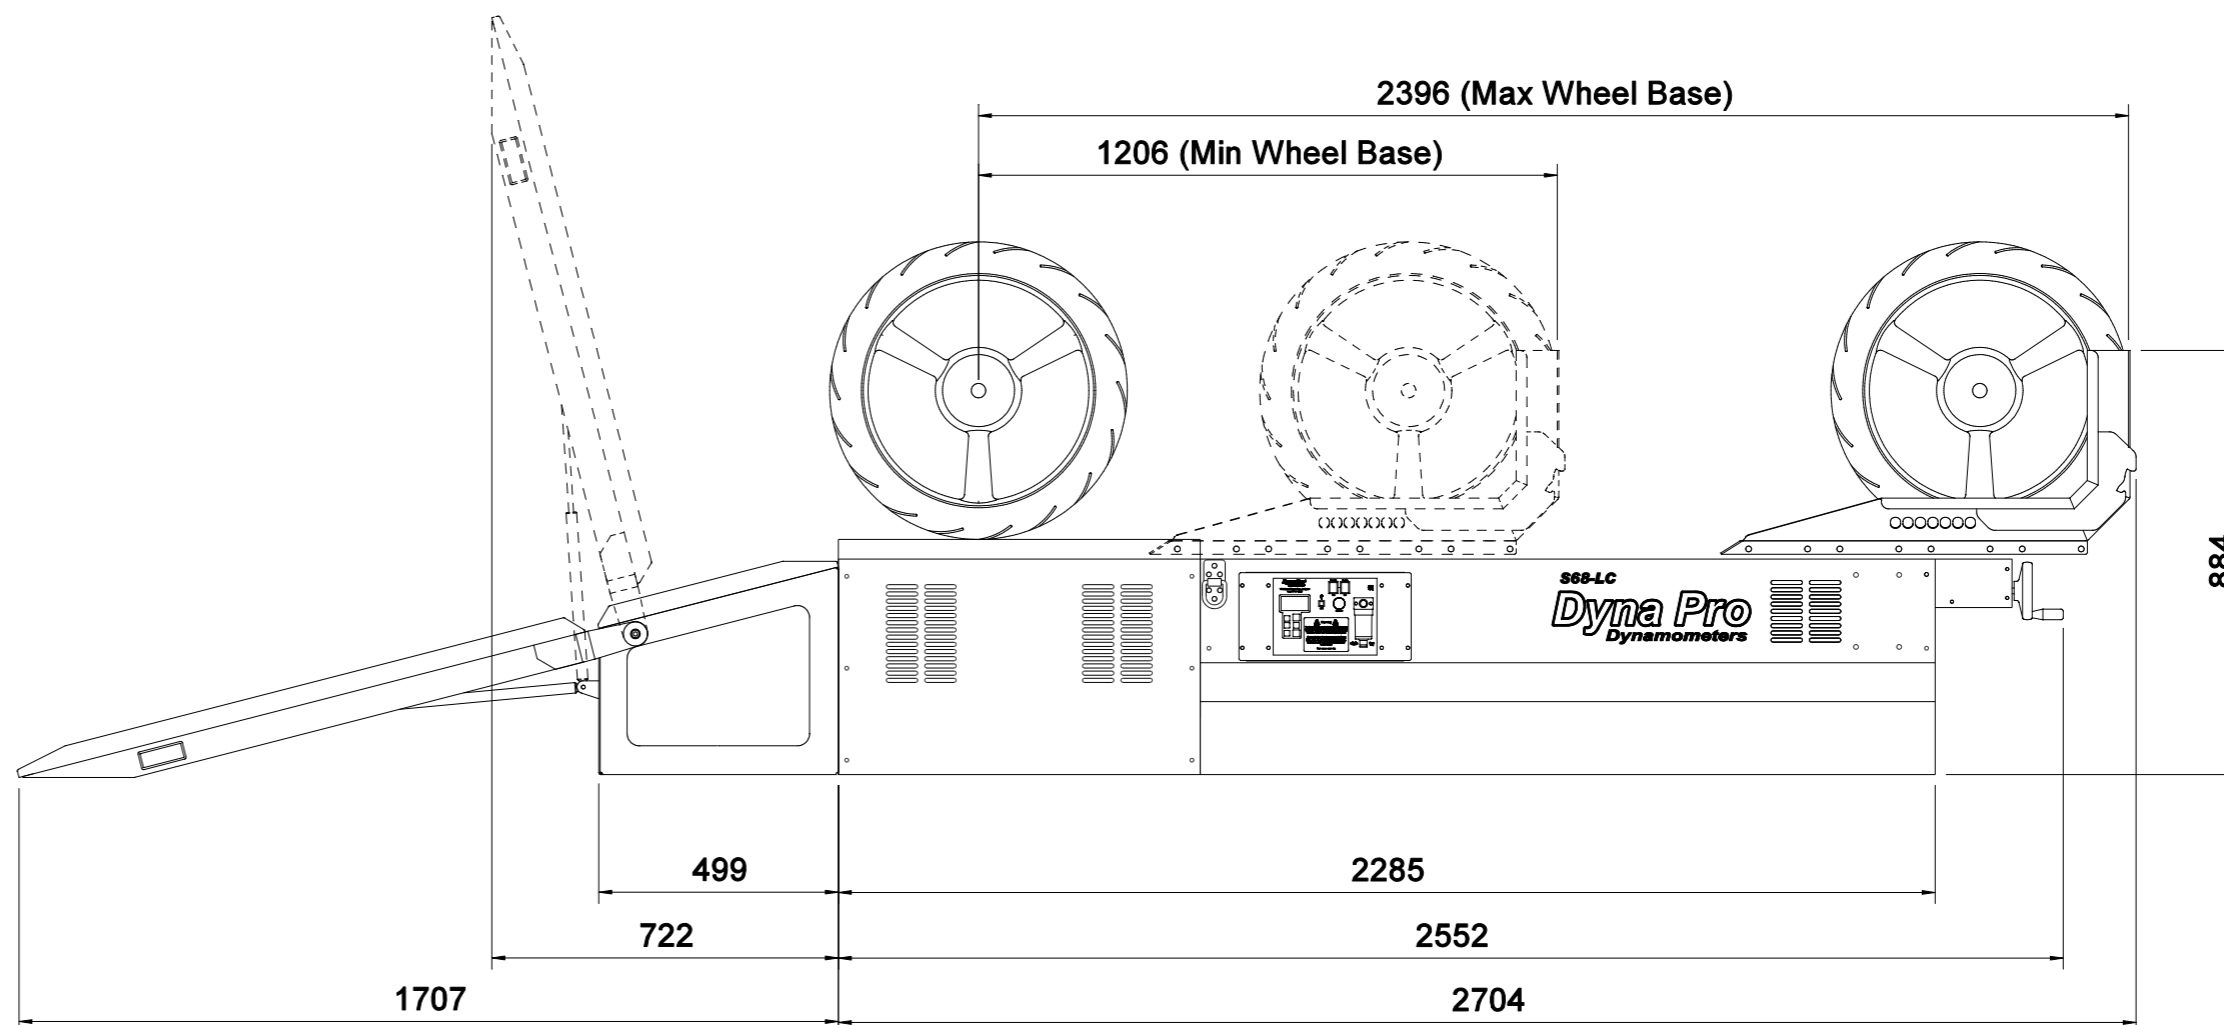

**INSTALATION NOTES**

Power cable Specification  
6mm<sup>2</sup> Cable Recomend

190-240V ac Single Phase  
Max Current 32Amps  
Fuse at 32 Amps

Air Supply  
90 to 120 psi  
Consumption Less than 1 CFM

3RD ANGLE PROJECTION

 Unit 18 Sherrington Way Lister Road Industrial Estate Basingstoke Hampshire United Kingdom RG24 4DQ Tel UK: 08000 4321 68 Tel Int.: +44(0) 1256 363 063 www.dynapro.co.uk Copyright © Dyna Pro Dynamometers Ltd 2011	ISSUE	CHANGE / CHANGE NOTE No.	DATE	DRAWN	DATE	CHECKED
	A	FIRST PRODUCTION	19/10/08	K.W DENT	11/12/09	
	B	UPDATED	11/12/09	SHEET 1 OF 1		SCALE 1:1
TITLE			DRAWING No.		ISSUE	
S68-LC Including Ramp			S68-LC+RAMP		B	