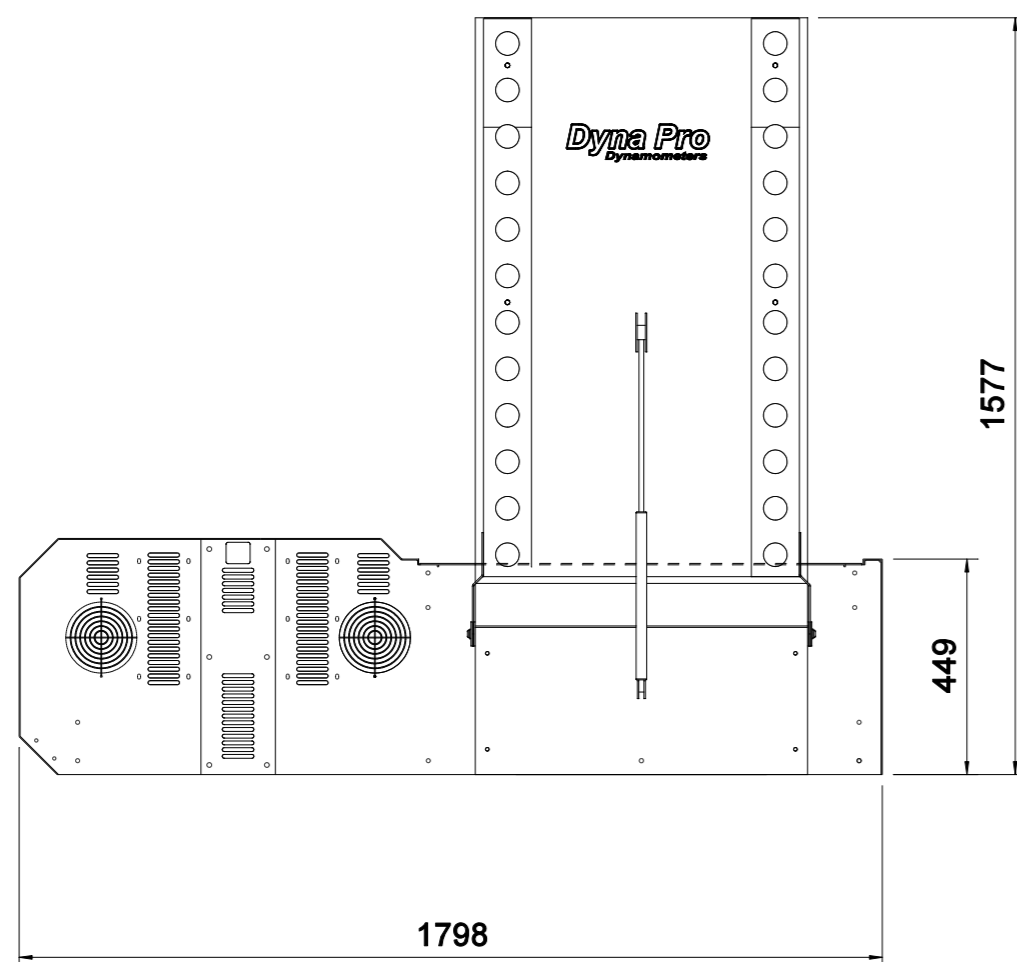

**INSTALATION NOTES**

Power cable Specification  
6mm<sup>2</sup> Cable Recomend

190-240V ac Single Phase  
Max Current 32Amps  
Fuse at 32 Amps

Air Supply  
90 to 120 psi  
Consumption Less than 1 CFM

3RD ANGLE PROJECTION

 Unit 18 Sherrington Way Lister Road Industrial Estate Basingstoke Hampshire United Kingdom RG24 4DQ Tel UK: 08000 4321 68 Tel Int.: +44(0) 1256 363 063 www.dynapro.co.uk Copyright © Dyna Pro Dynamometers Ltd 2011	ISSUE	CHANGE / CHANGE NOTE No.	DATE	DRAWN	DATE	CHECKED
	A	FIRST PRODUCTION	19/10/08	K.W DENT	11/12/09	
	B	UPDATED	11/12/09	SHEET 1 OF 1		SCALE 1:1
TITLE			DRAWING No.		ISSUE	
S68-LC Including Ramp			S68-LC+RAMP		B	