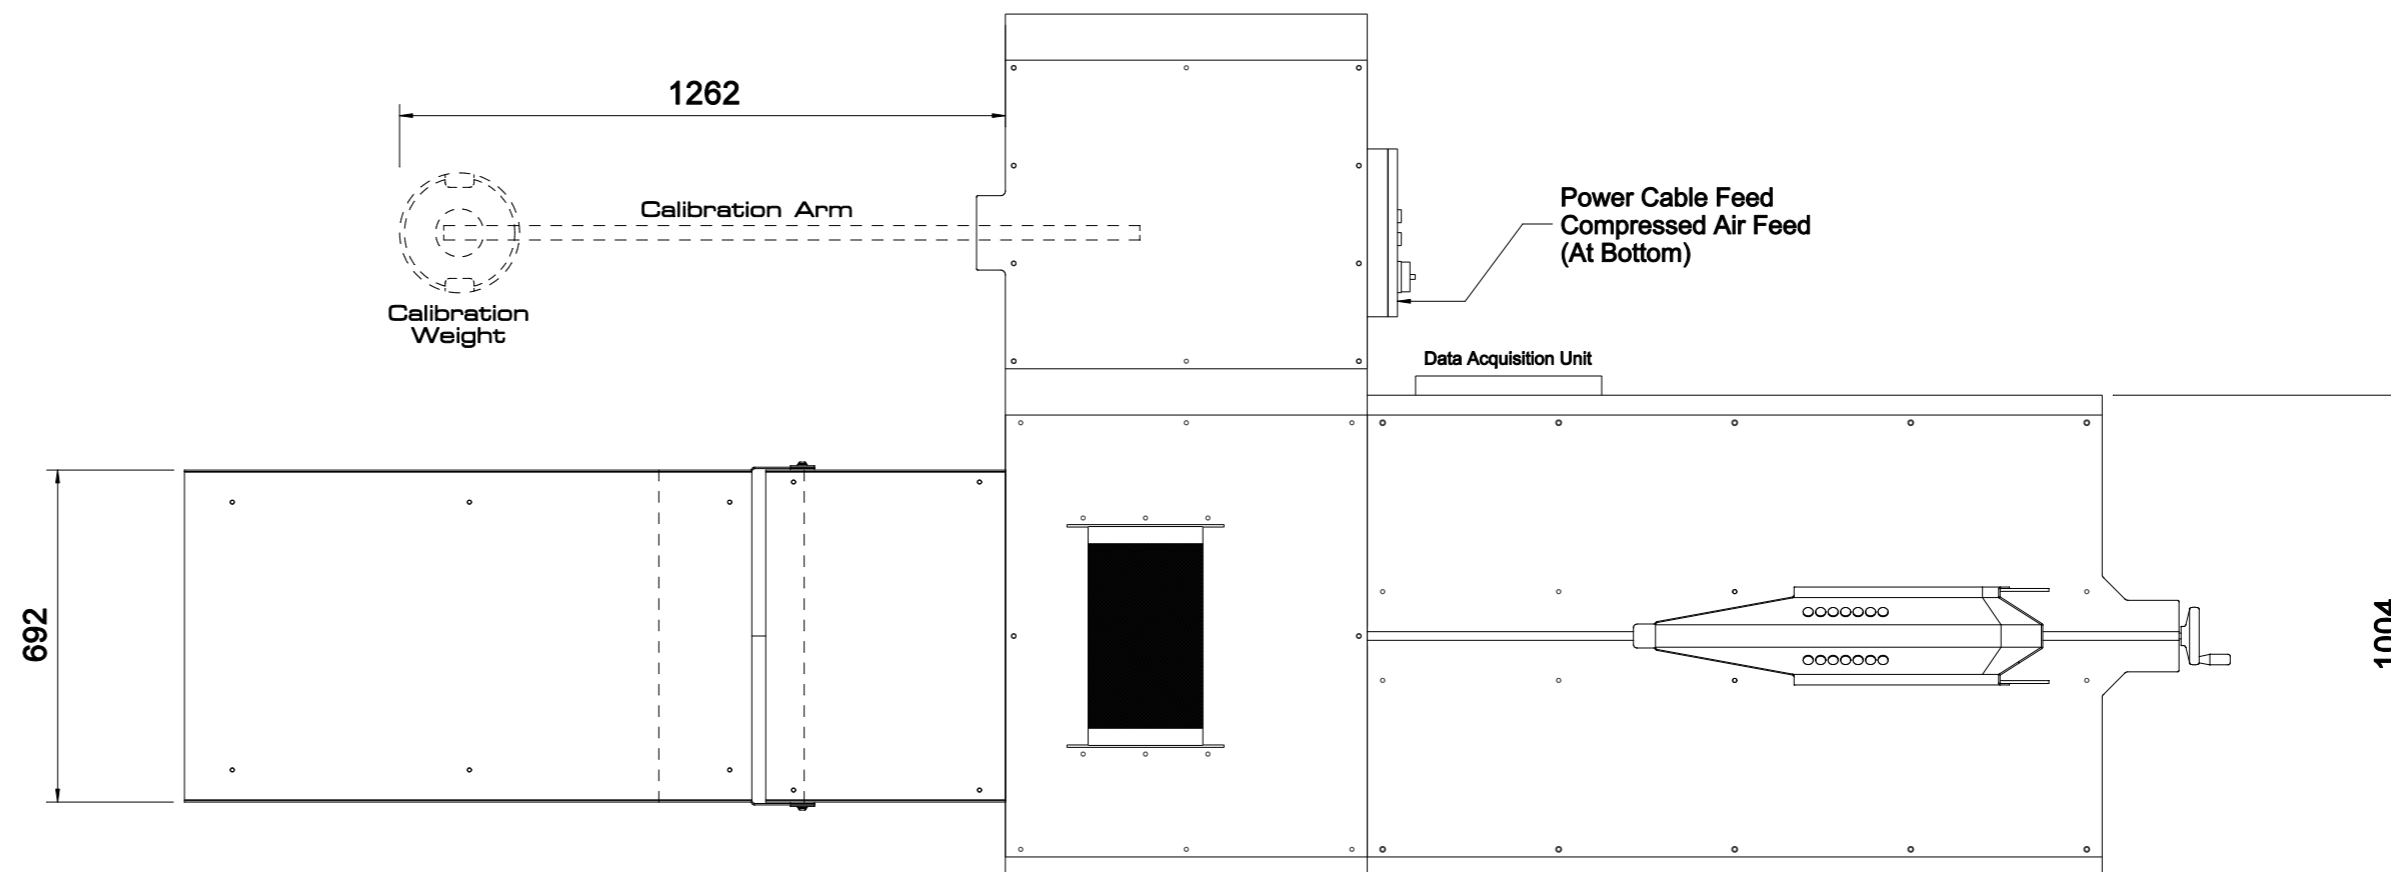

**INSTALATION NOTES**

Power cable Specification  
6mm<sup>2</sup> Cable Recomend

190-240V ac Single Phase  
Max Current 32Amps  
Fuse at 32 Amps

Air Supply  
90 to 120 psi  
Consumption Less than 1 CFM

3RD ANGLE PROJECTION

 Unit 18 Sherrington Way Lister Road Industrial Estate Basingstoke Hampshire United Kingdom RG24 4DQ Tel UK: 08000 4321 68 Tel Int.: +44(0) 1256 363 063 www.dynapro.co.uk Copyright © Dyna Pro Dynamometers Ltd 2011	ISSUE	CHANGE / CHANGE NOTE No.	DATE	DRAWN	DATE	CHECKED
	A	FIRST PRODUCTION	19/10/08	K.W DENT	11/12/09	
	B	UPDATED	11/12/09	SHEET 1 OF 1		SCALE 1:1
TITLE			DRAWING No.		ISSUE	
S68-LC Including Ramp			S68-LC+RAMP		B	