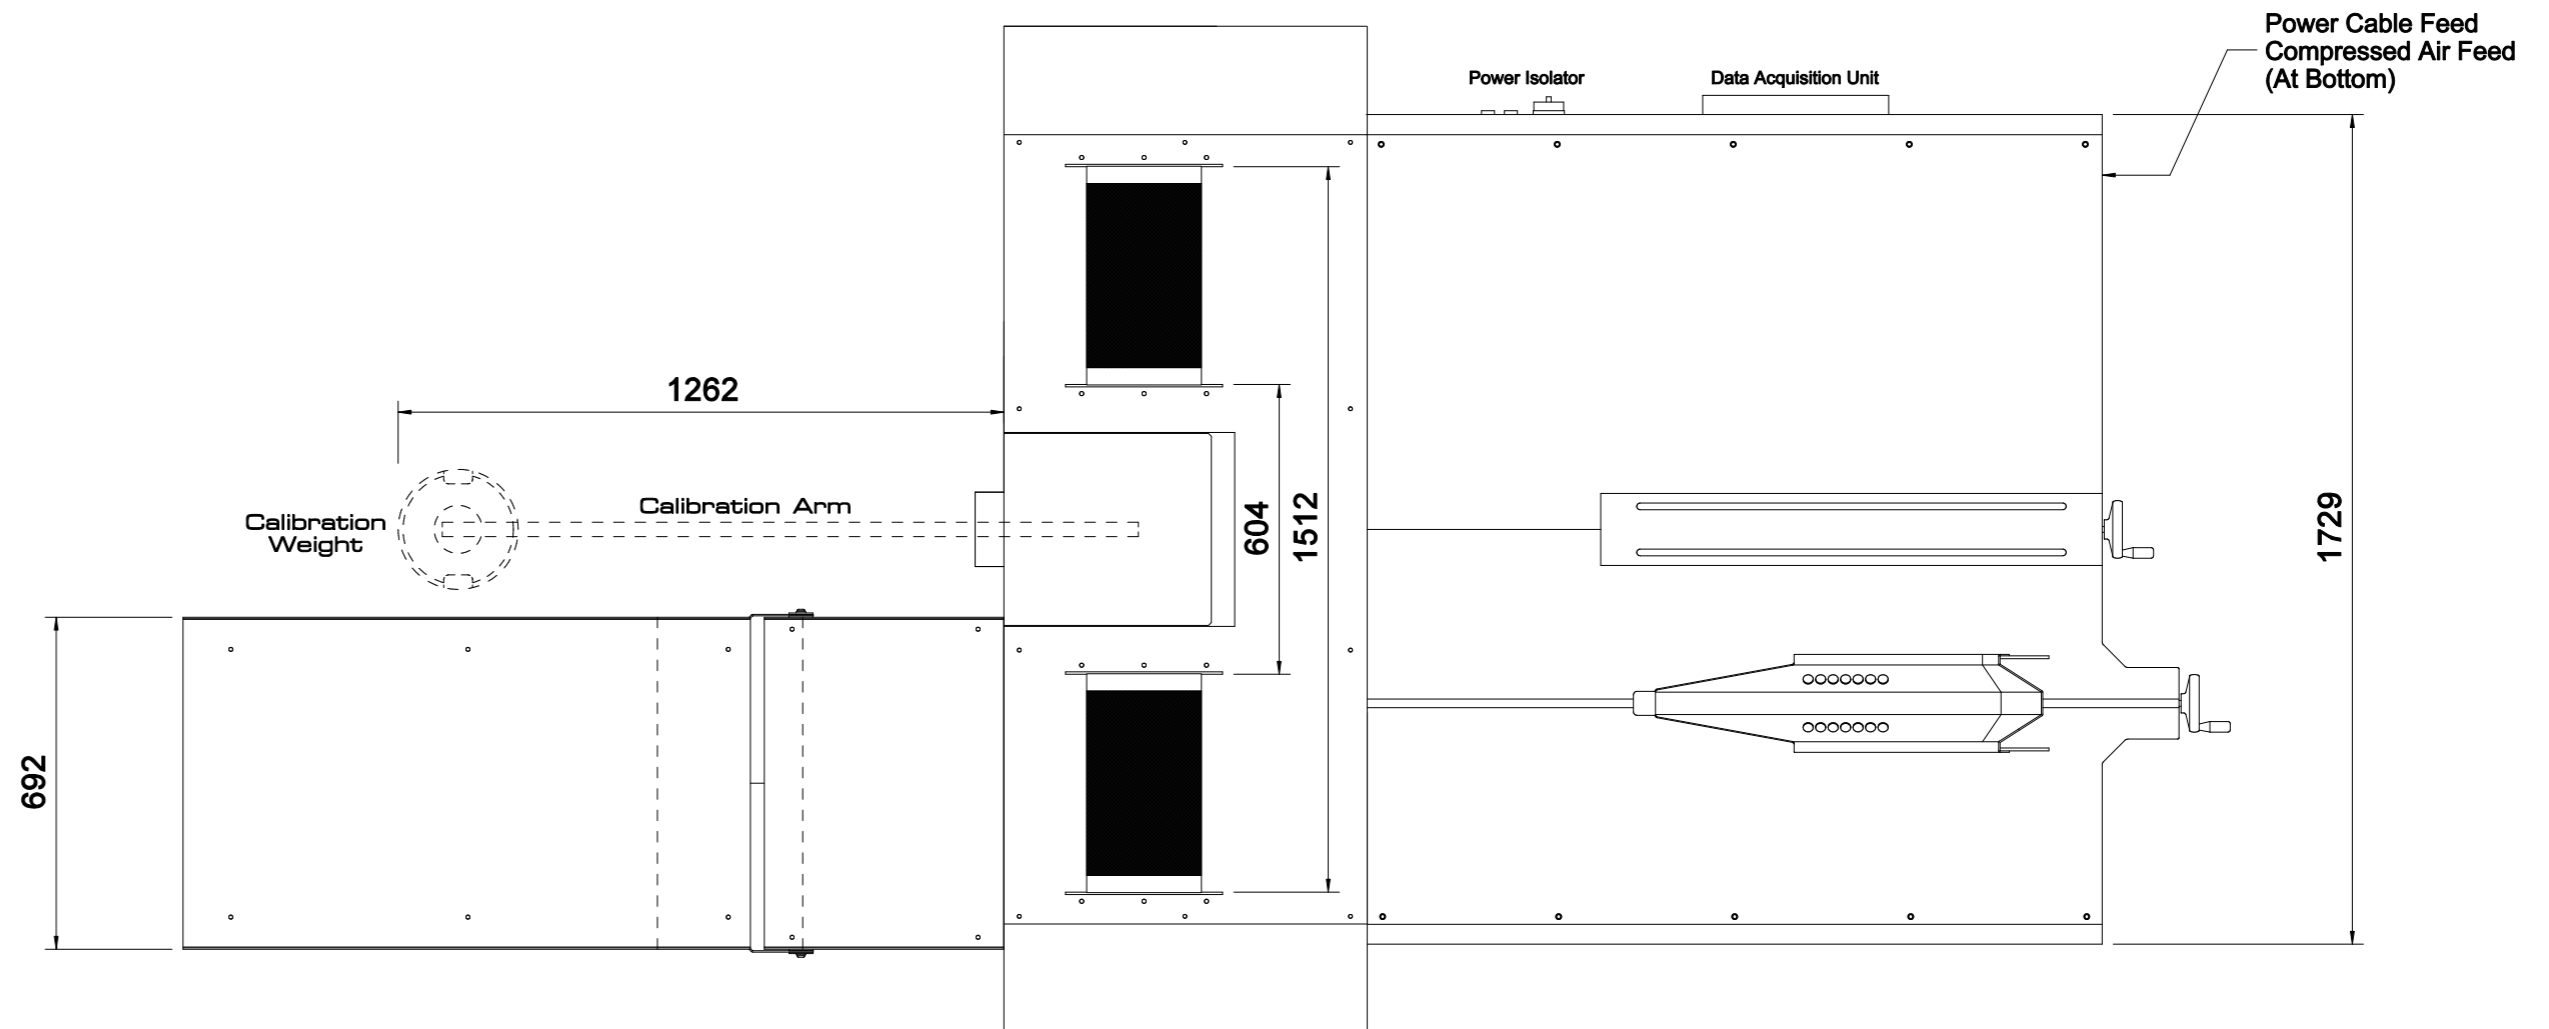

INSTALATION NOTES

Power cable Specification
6mm² Cable Recomend

190-240V ac Single Phase
Max Current 28 Amps
Fuse at 32 Amps

Air Supply
90 to 120 psi
Consumption Less than 1 CFM

3RD ANGLE PROJECTION

Dyna Pro
Dynamometers

ISSUE	CHANGE / CHANGE NOTE No.	DATE	DRAWN	DATE	CHECKED
A	FIRST PRODUCTION	19/10/08	K.W DENT	11/12/09	
B	UPDATED	11/12/09	SHEET 1 OF 1		SCALE 1:1
TITLE			DRAWING No.		ISSUE
T62-LCC Including Ramp			T62-LCC+RAMP		B