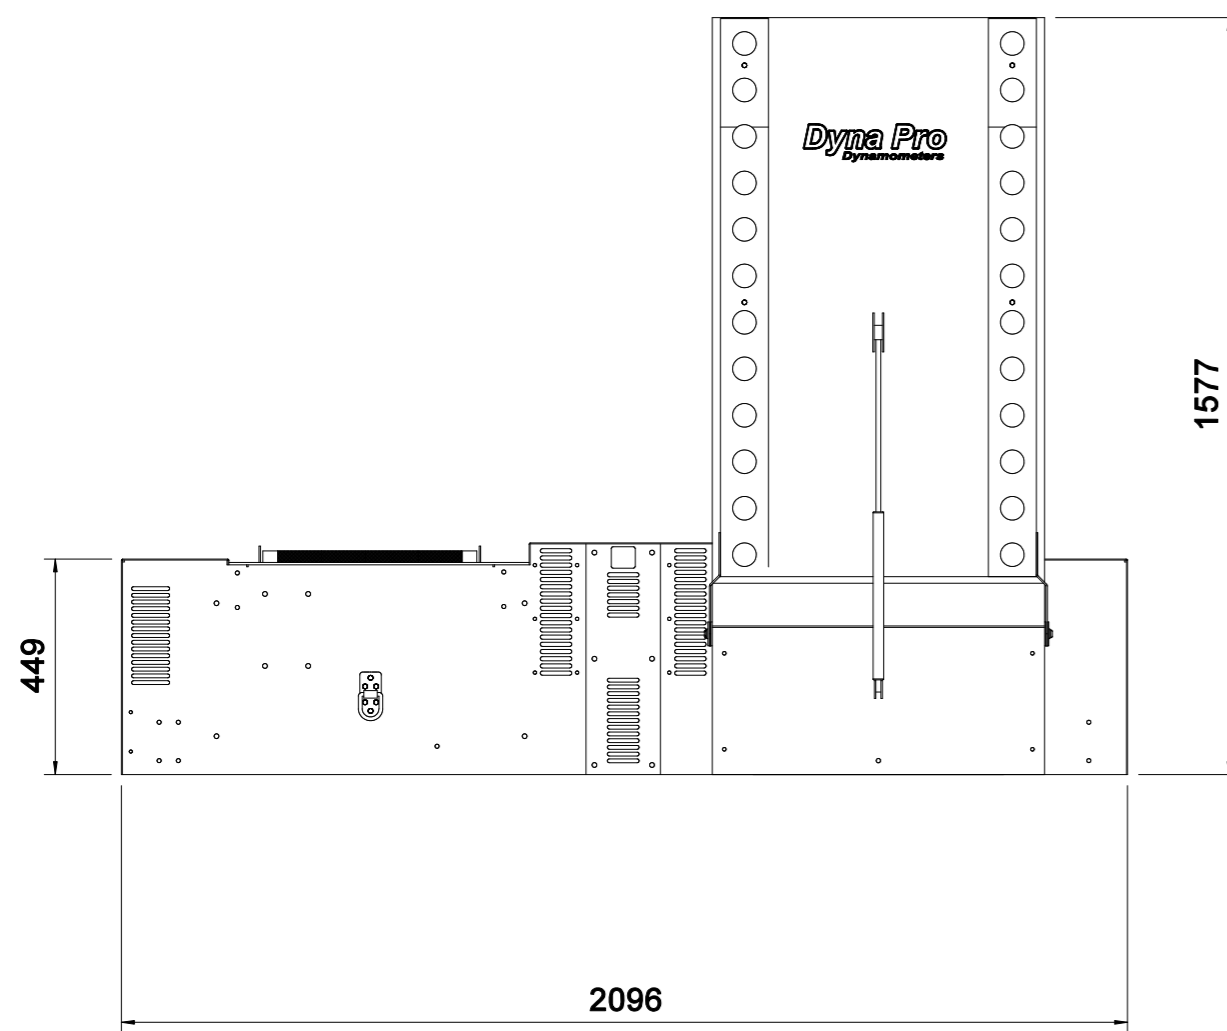

INSTALATION NOTES

Power cable Specification
6mm² Cable Recomend

190-240V ac Single Phase
Max Current 28 Amps
Fuse at 32 Amps

Air Supply
90 to 120 psi
Consumption Less than 1 CFM

3RD ANGLE PROJECTION

Dyna Pro
Dynamometers

ISSUE	CHANGE / CHANGE NOTE No.	DATE	DRAWN	DATE	CHECKED
A	FIRST PRODUCTION	19/10/08	K.W DENT	11/12/09	
B	UPDATED	11/12/09	SHEET 1 OF 1		SCALE 1:1
TITLE			DRAWING No.		ISSUE
T62-LCC Including Ramp			T62-LCC+RAMP		B