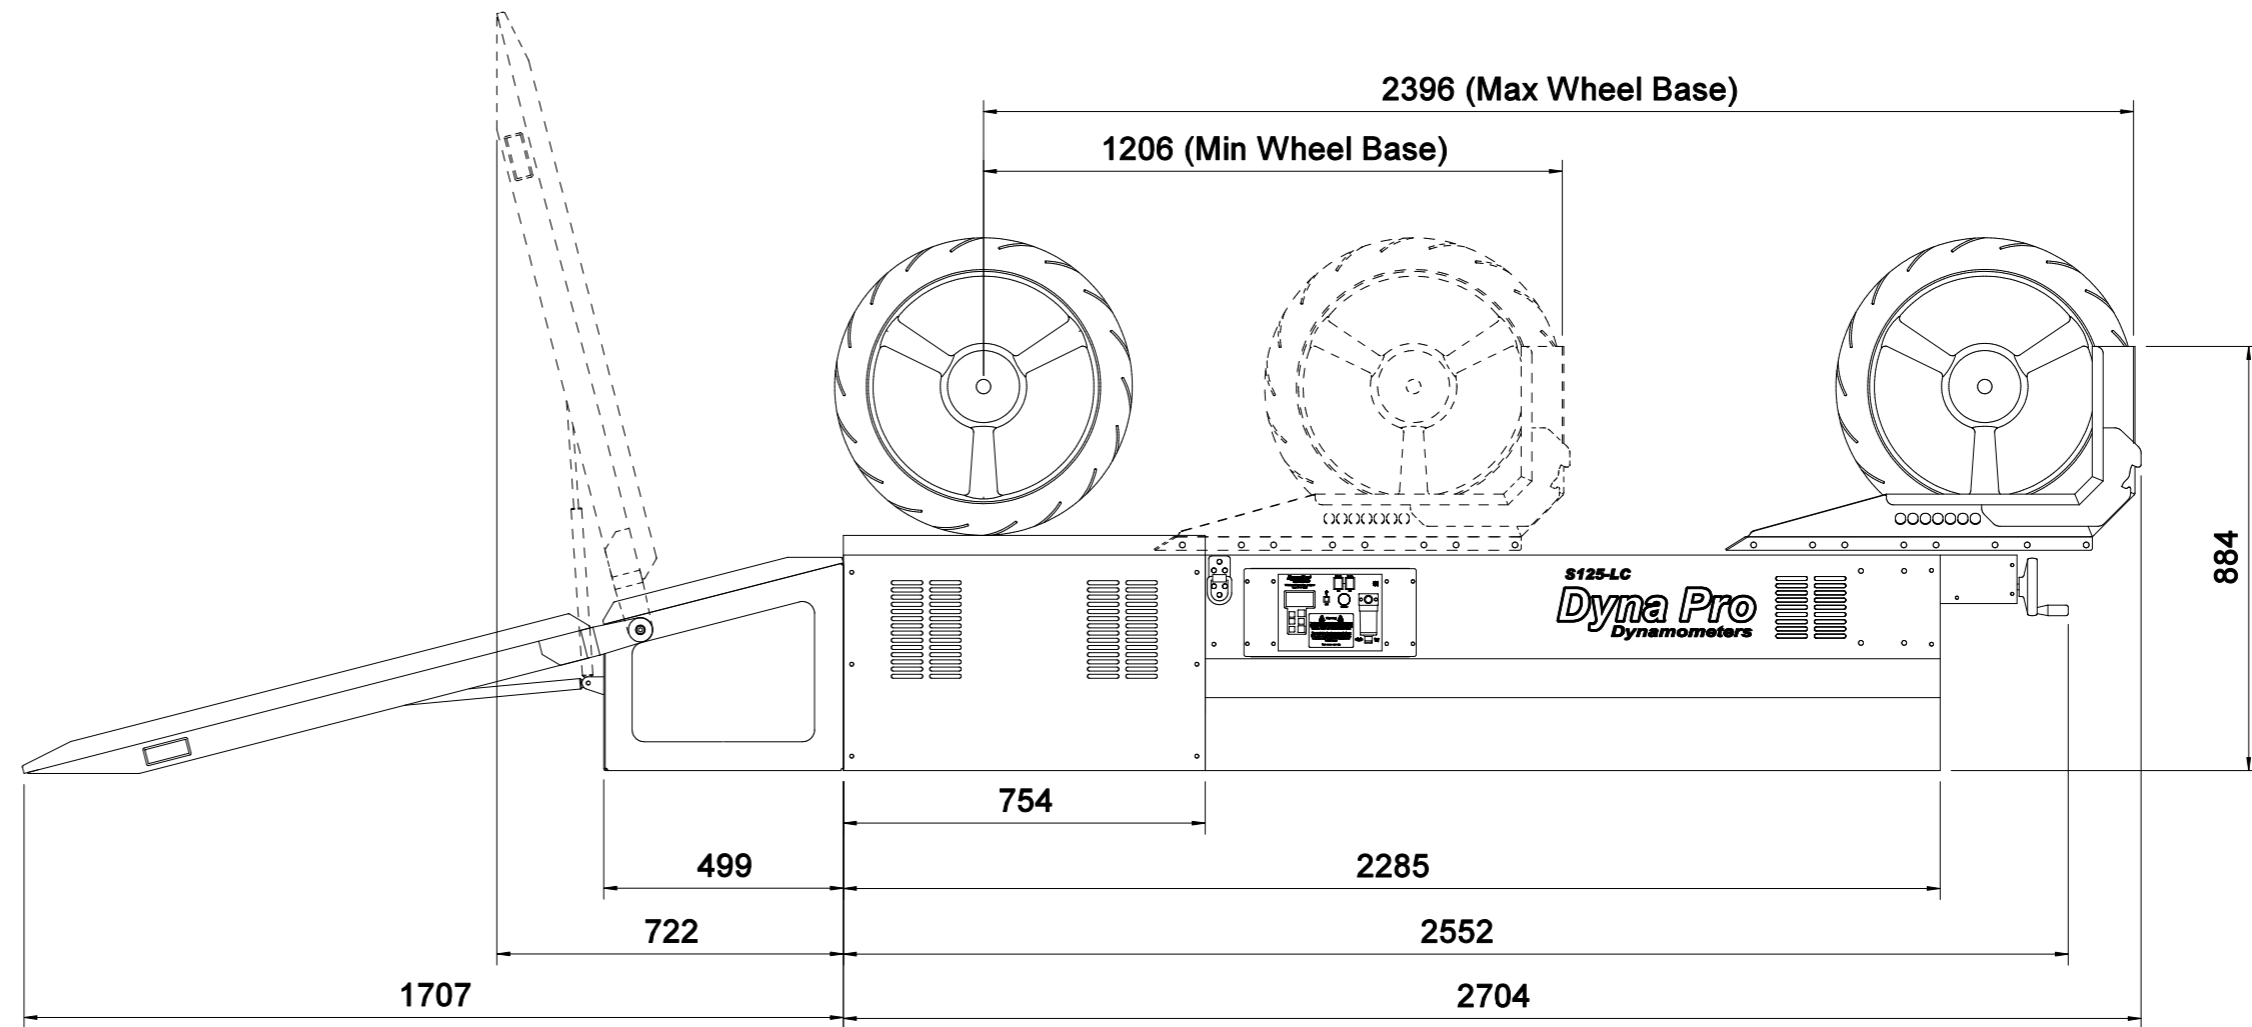

INSTALATION NOTES

Power cable Specification
6mm² Cable Recomend

190-240V ac Single Phase
Max Current 28 Amps
Fuse at 32 Amps

Air Supply
90 to 120 psi
Consumption Less than 1 CFM

3RD ANGLE PROJECTION

Dyna Pro
Dynamometers

ISSUE	CHANGE / CHANGE NOTE No.	DATE	DRAWN	DATE	CHECKED
A	FIRST PRODUCTION	19/10/08	K.W DENT	11/12/09	
B	UPDATED	11/12/09	SHEET 1 OF 1		SCALE 1:1
TITLE			DRAWING No.		ISSUE
T62-LCC Including Ramp			T62-LCC+RAMP		B