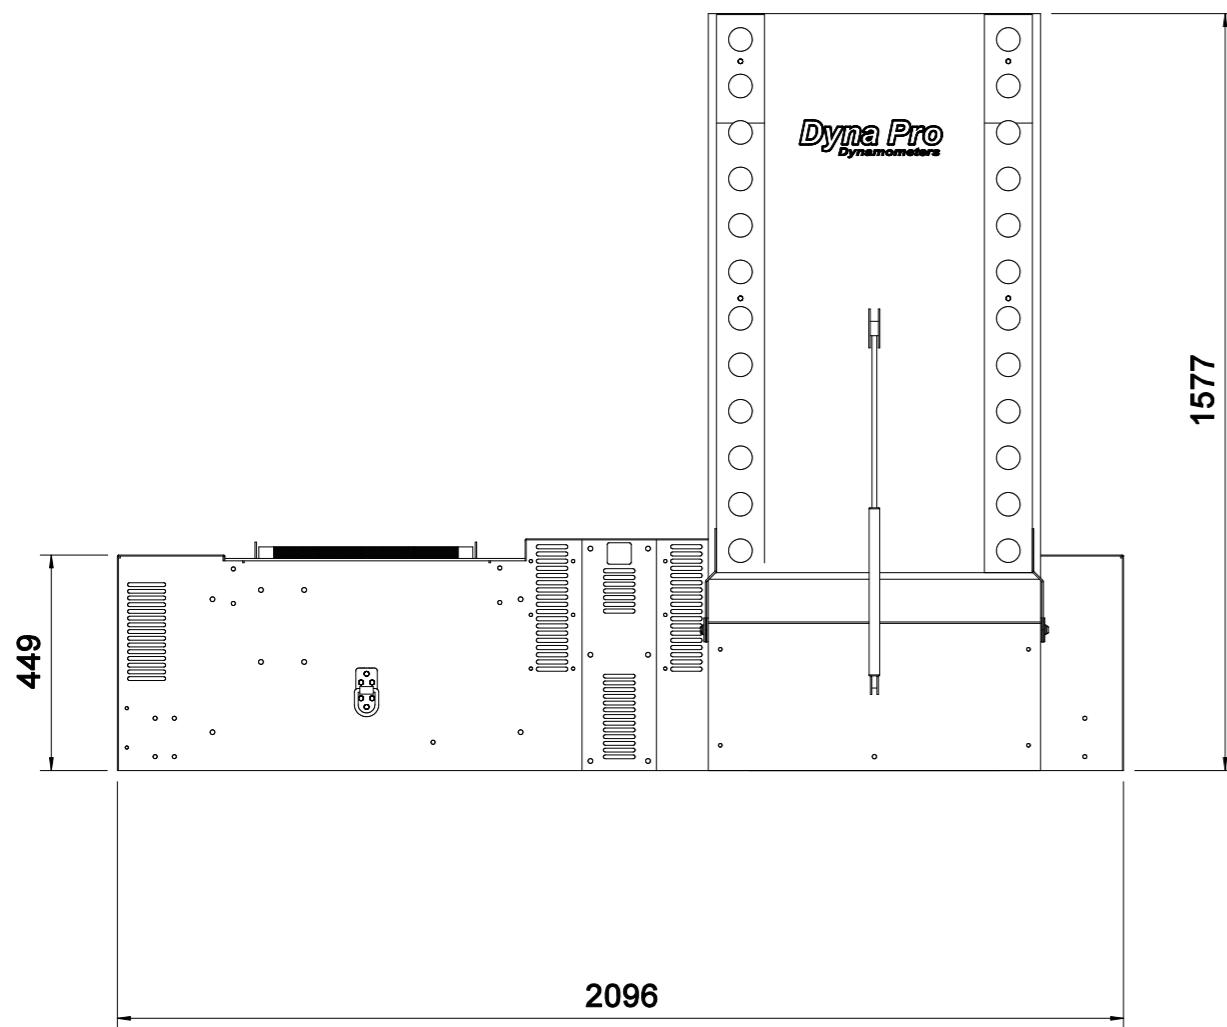

INSTALATION NOTES

Power cable Specification
6mm² Cable Recomend

190-240V ac Single Phase
Max Current 28 Amps
Fuse at 32 Amps

Air Supply
90 to 120 psi
Consumption Less than 1 CFM

3RD ANGLE PROJECTION

Dyna Pro
Dynamometers

ISSUE	CHANGE / CHANGE NOTE No.	DATE	DRAWN	DATE	CHECKED
A	FIRST PRODUCTION	19/10/08	K.W DENT	11/12/09	
B	UPDATED	11/12/09	SHEET 1 OF 1		SCALE 1:1
TITLE			DRAWING No.		ISSUE
T62-LCC Including Ramp			T62-LCC+RAMP		B