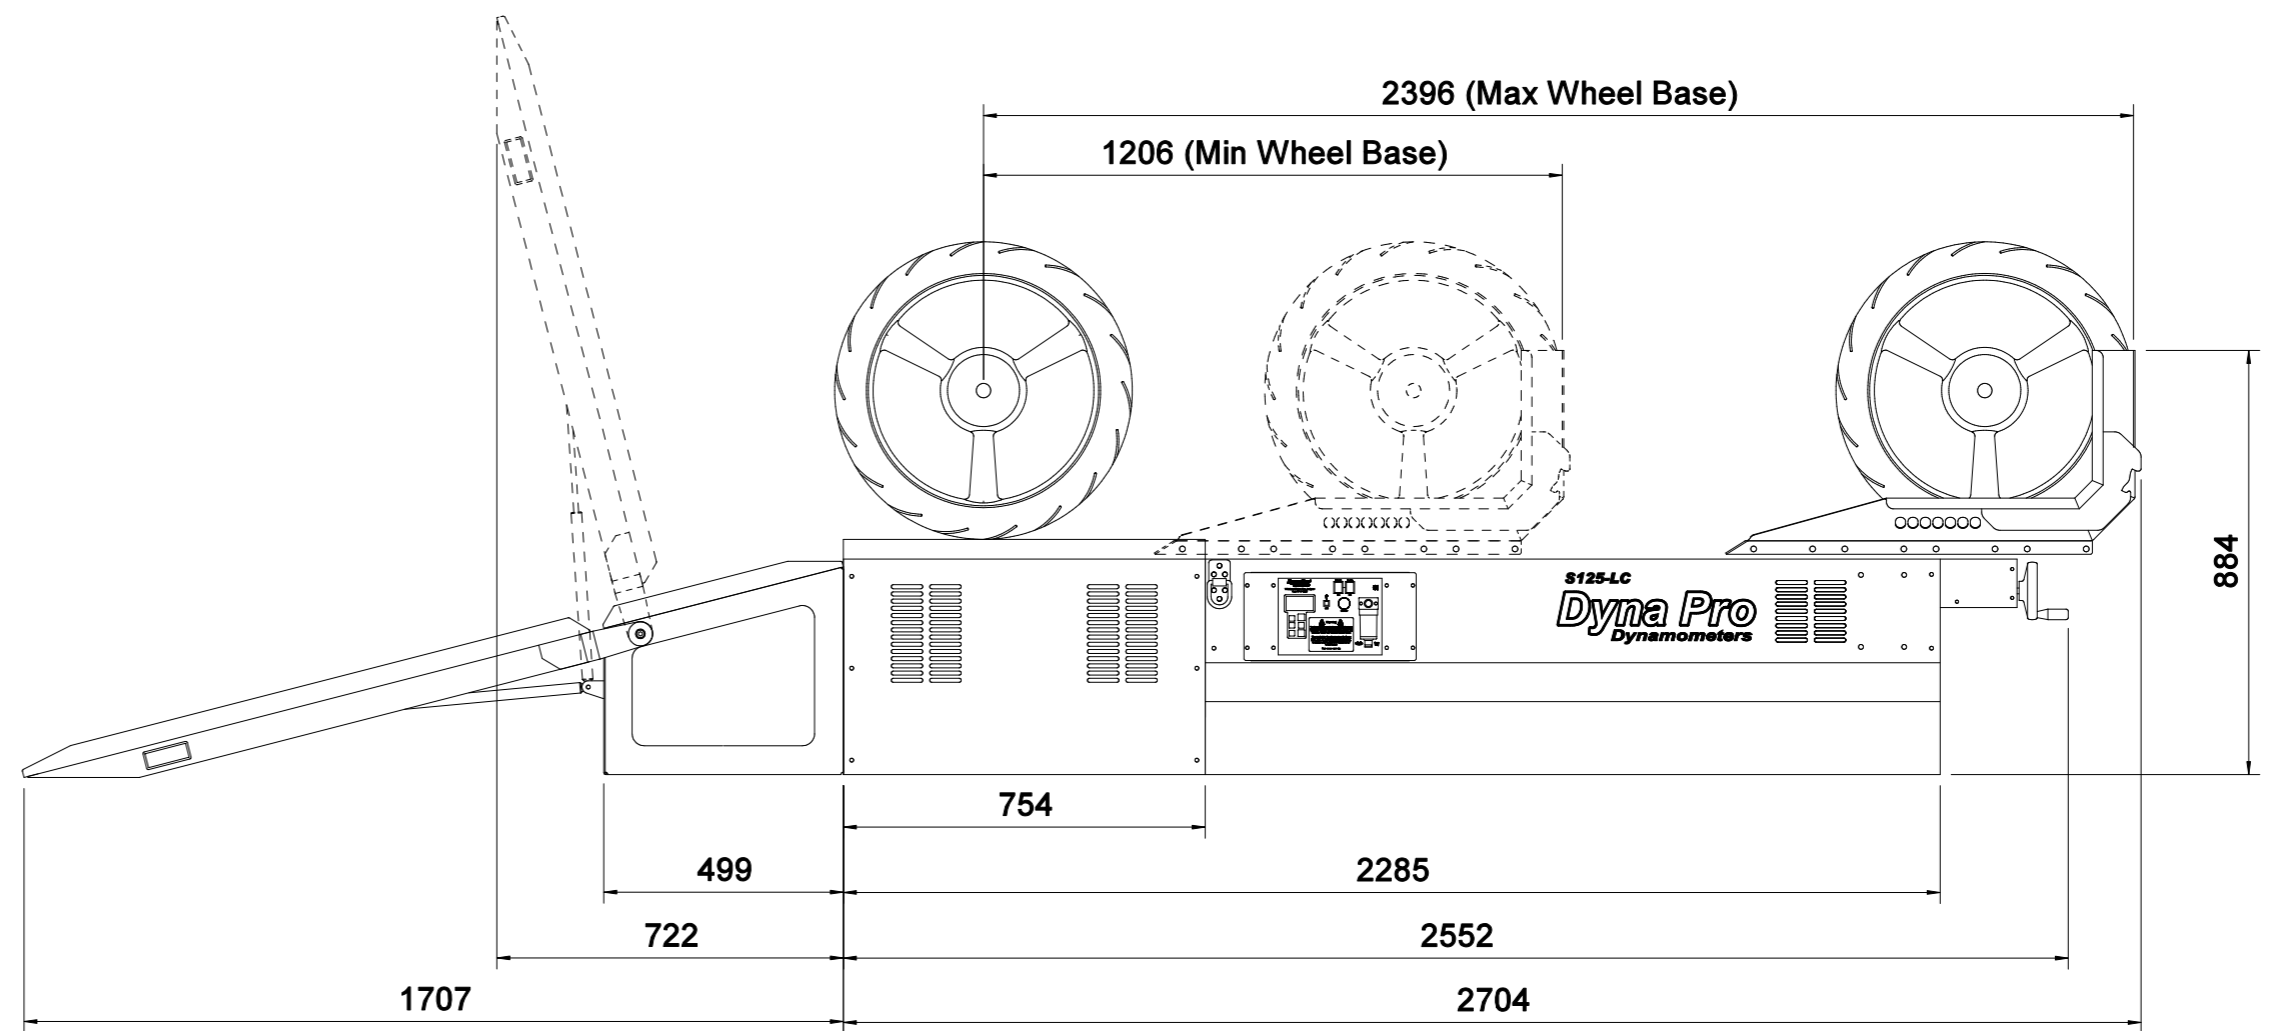

INSTALATION NOTES

Power cable Specification
6mm² Cable Recomend

190-240V ac Single Phase
Max Current 28 Amps
Fuse at 32 Amps

Air Supply
90 to 120 psi
Consumption Less than 1 CFM

3RD ANGLE PROJECTION

Dyna Pro
Dynamometers

ISSUE	CHANGE / CHANGE NOTE No.	DATE	DRAWN	DATE	CHECKED
A	FIRST PRODUCTION	19/10/08	K.W DENT	11/12/09	
B	UPDATED	11/12/09	SHEET 1 OF 1		SCALE 1:1
TITLE			DRAWING No.		ISSUE
T62-LCC Including Ramp			T62-LCC+RAMP		B