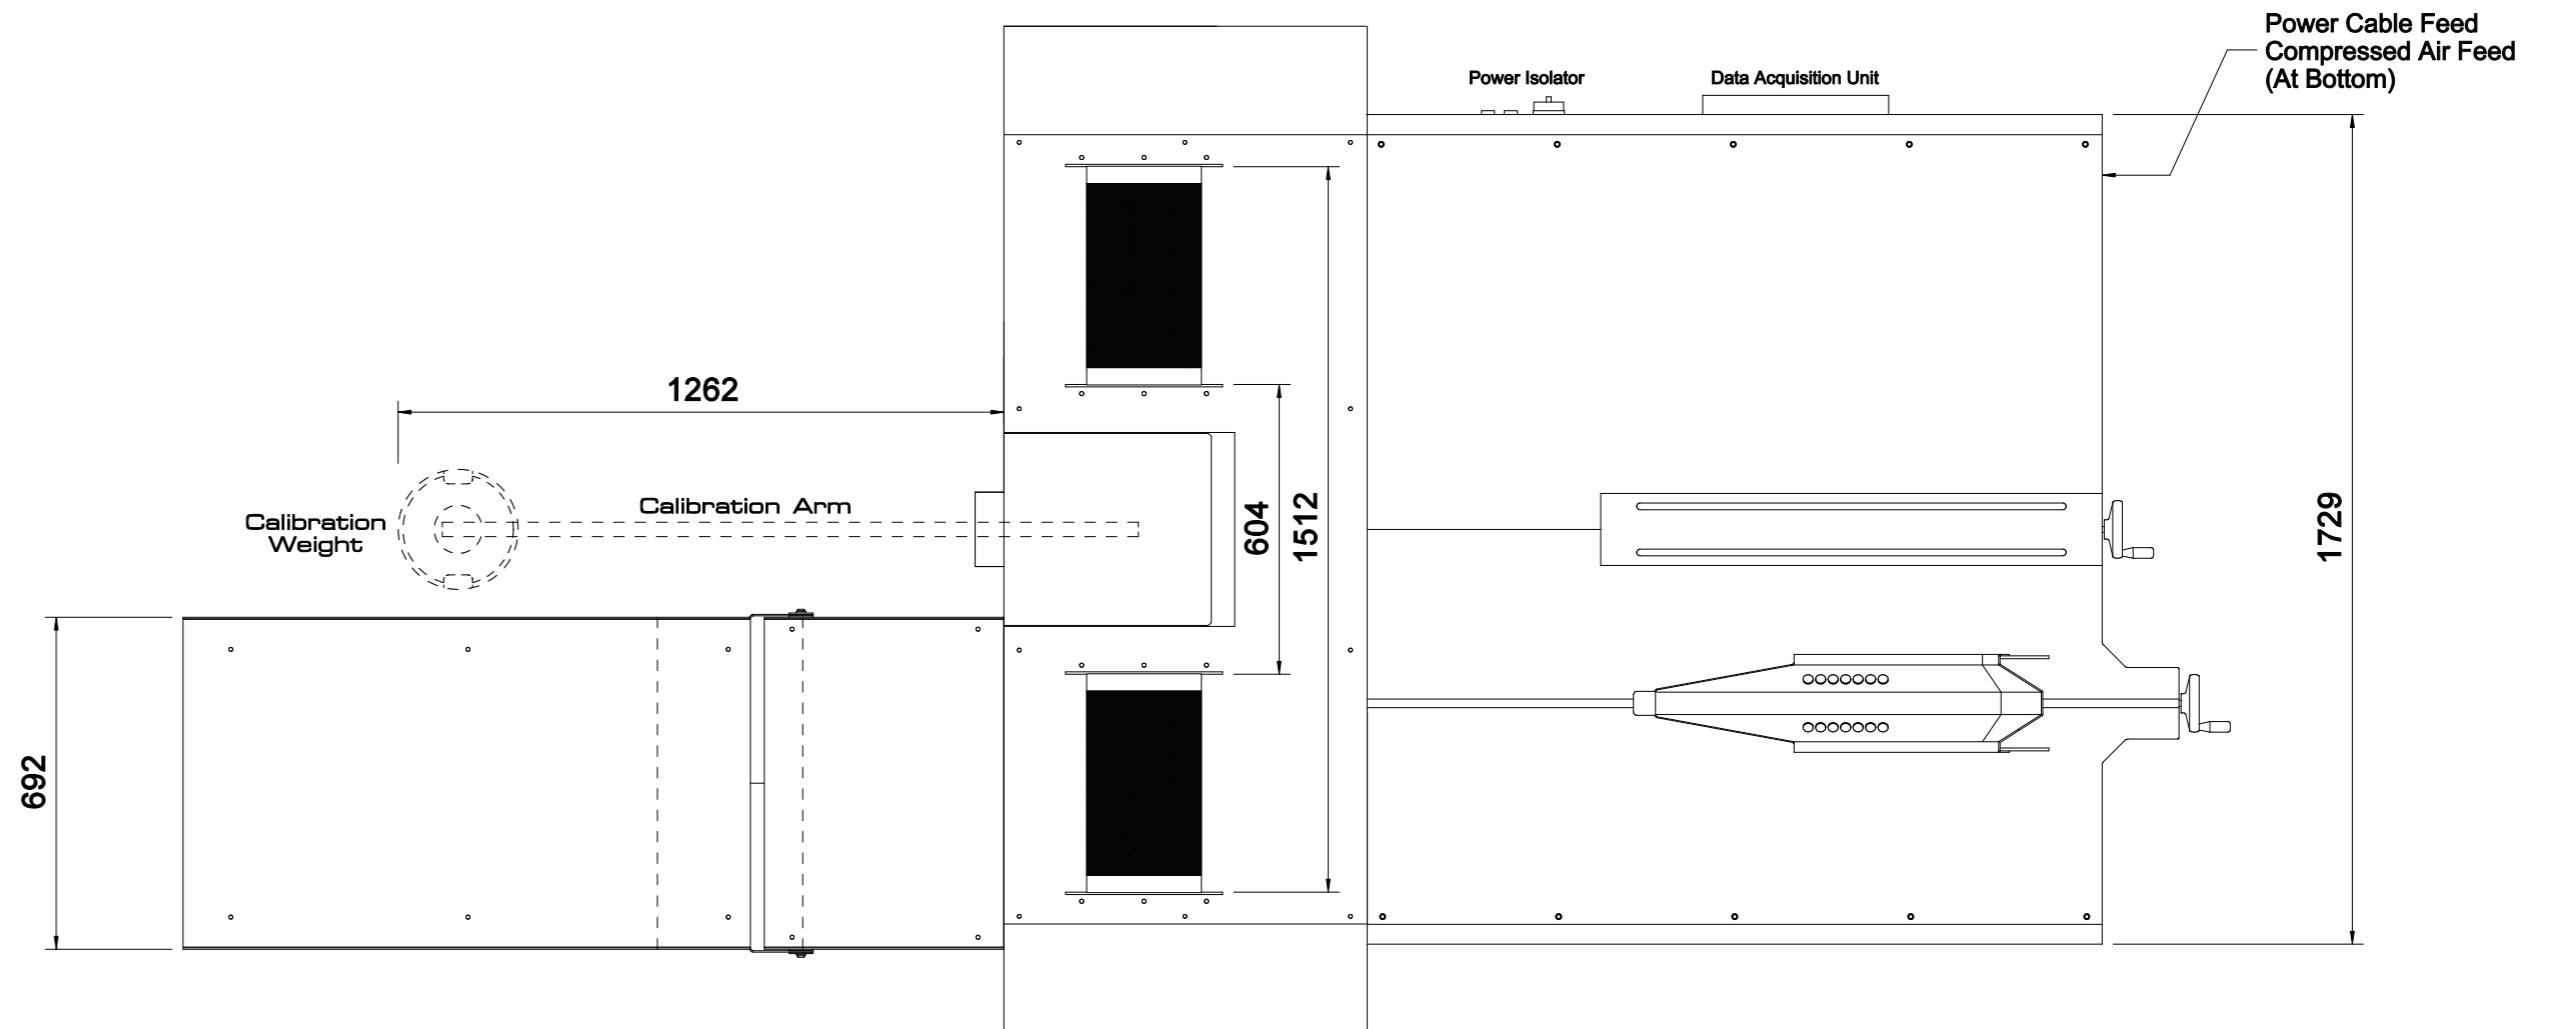

INSTALATION NOTES

Power cable Specification
6mm² Cable Recomend

190-240V ac Single Phase
Max Current 28 Amps
Fuse at 32 Amps

Air Supply
90 to 120 psi
Consumption Less than 1 CFM

3RD ANGLE PROJECTION

Dyna Pro
Dynamometers

ISSUE	CHANGE / CHANGE NOTE No.	DATE	DRAWN	DATE	CHECKED
A	FIRST PRODUCTION	19/10/08	K.W DENT	11/12/09	
B	UPDATED	11/12/09	SHEET 1 OF 1		SCALE 1:1
TITLE			DRAWING No.		ISSUE
T62-LCC Including Ramp			T62-LCC+RAMP		B