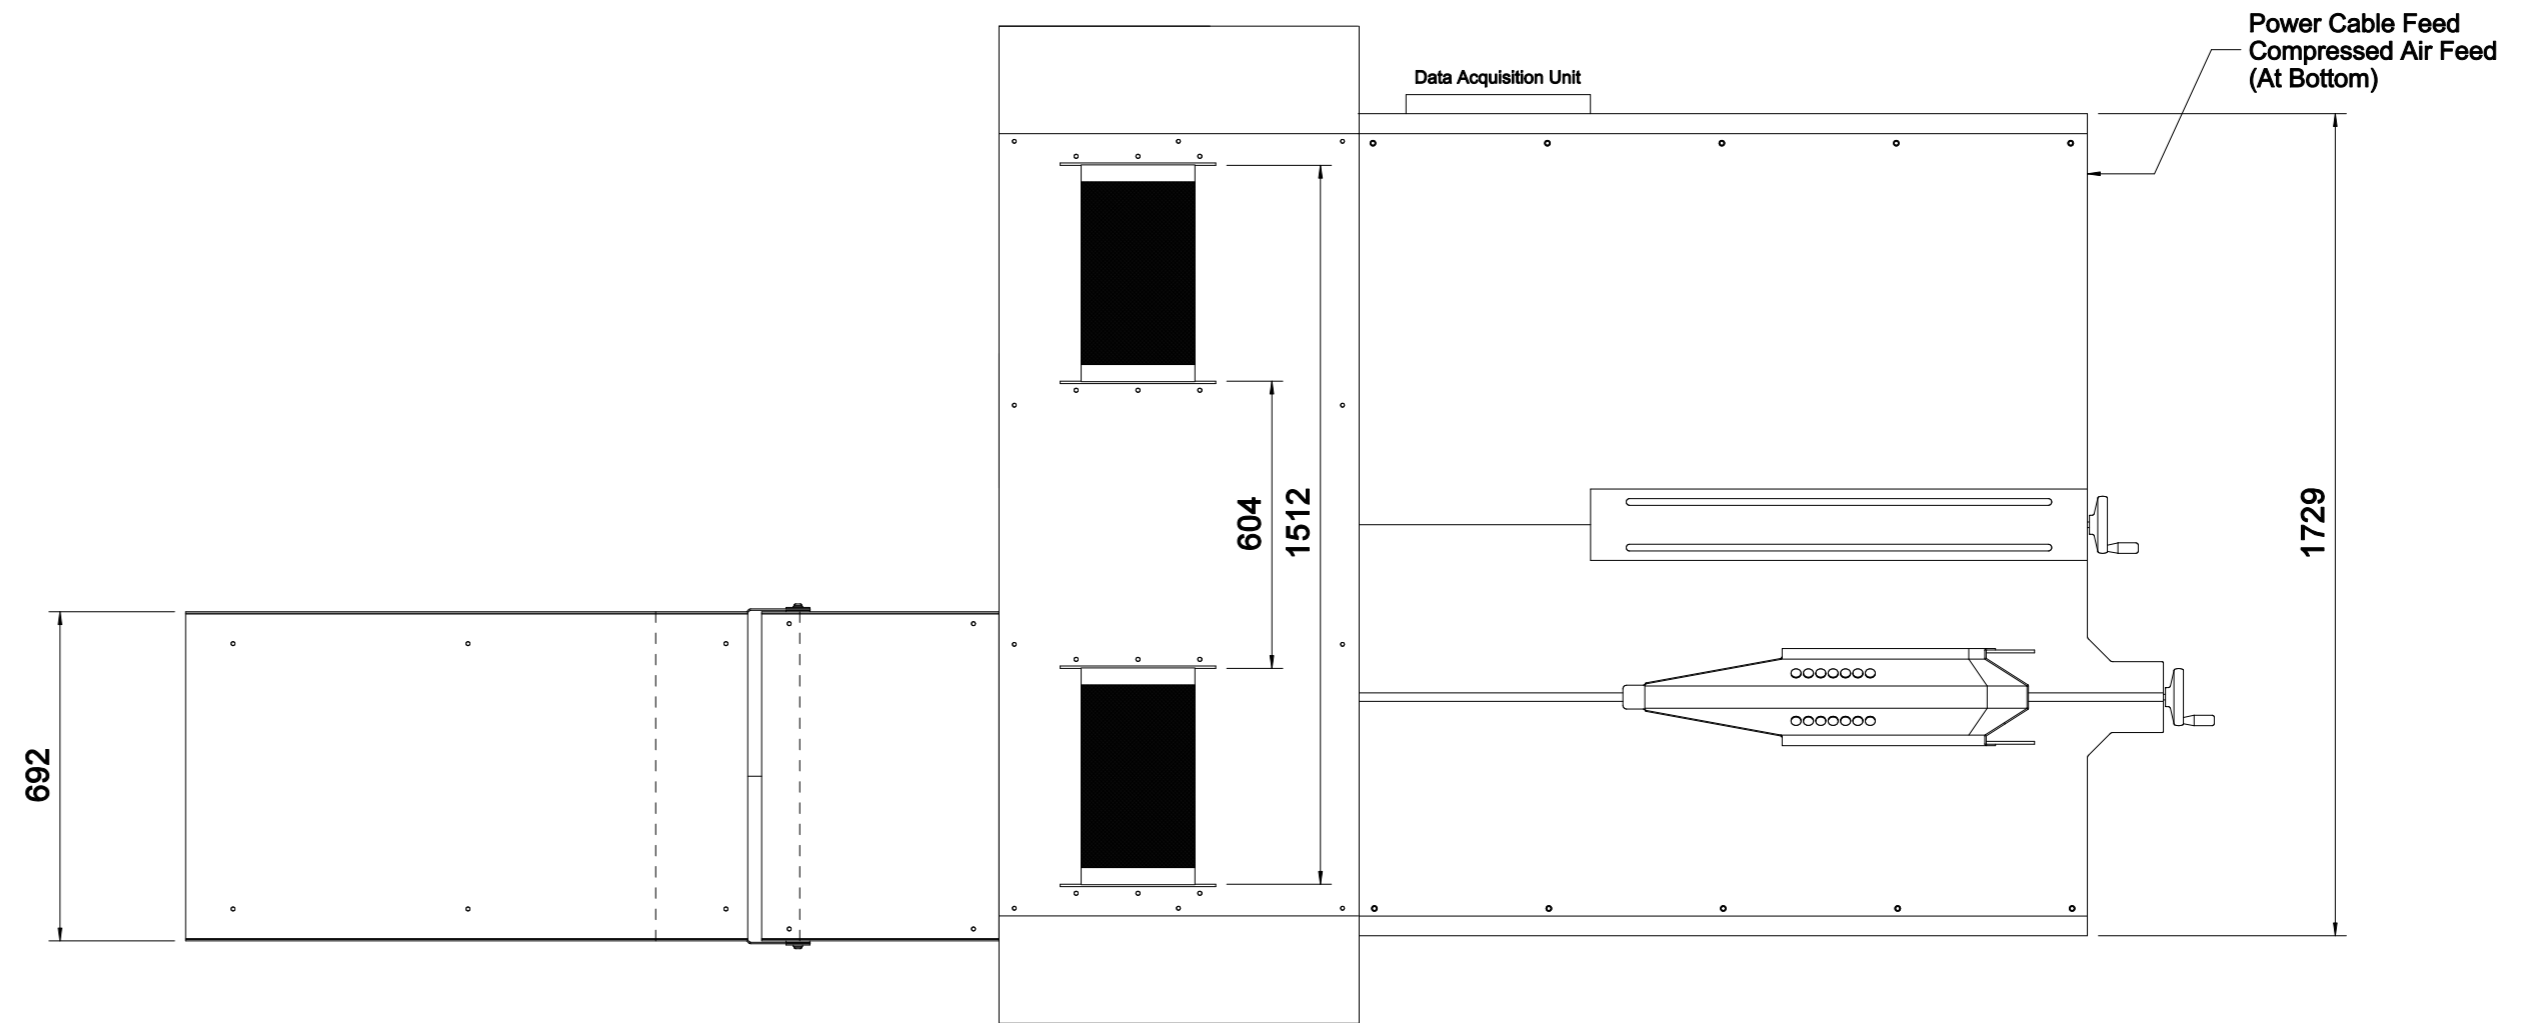

INSTALATION NOTES

Power cable colour codes
 BROWN - Live
 BLUE - Neutral
 GREEN/YELLOW - Earth
 2.5mm² Cable Recommended

190-240V ac Single Phase
 Max Current 20 Amps (With Fans)
 Fuse at 20 Amps

Air Supply
 90 to 120 psi
 Consumption Less than 1 CFM

 3RD ANGLE PROJECTION

Specifications subject to change without notice.

 Unit 18 Sherrington Way Lister Road Industrial Estate Basingstoke Hampshire United Kingdom RG24 4DQ Copyright © Dyna Pro Dynamometers Ltd 2011	ISSUE	CHANGE / CHANGE NOTE No.	DATE	DRAWN	DATE	CHECKED
	A	FIRST PRODUCTION	19/10/08	K.W DENT	11/12/09	
	B	UPDATED	11/12/09	SHEET 1 OF 1		SCALE 1:1
TITTLE			DRAWING No.		ISSUE	
T62 Including Ramp			T62+RAMP		B	