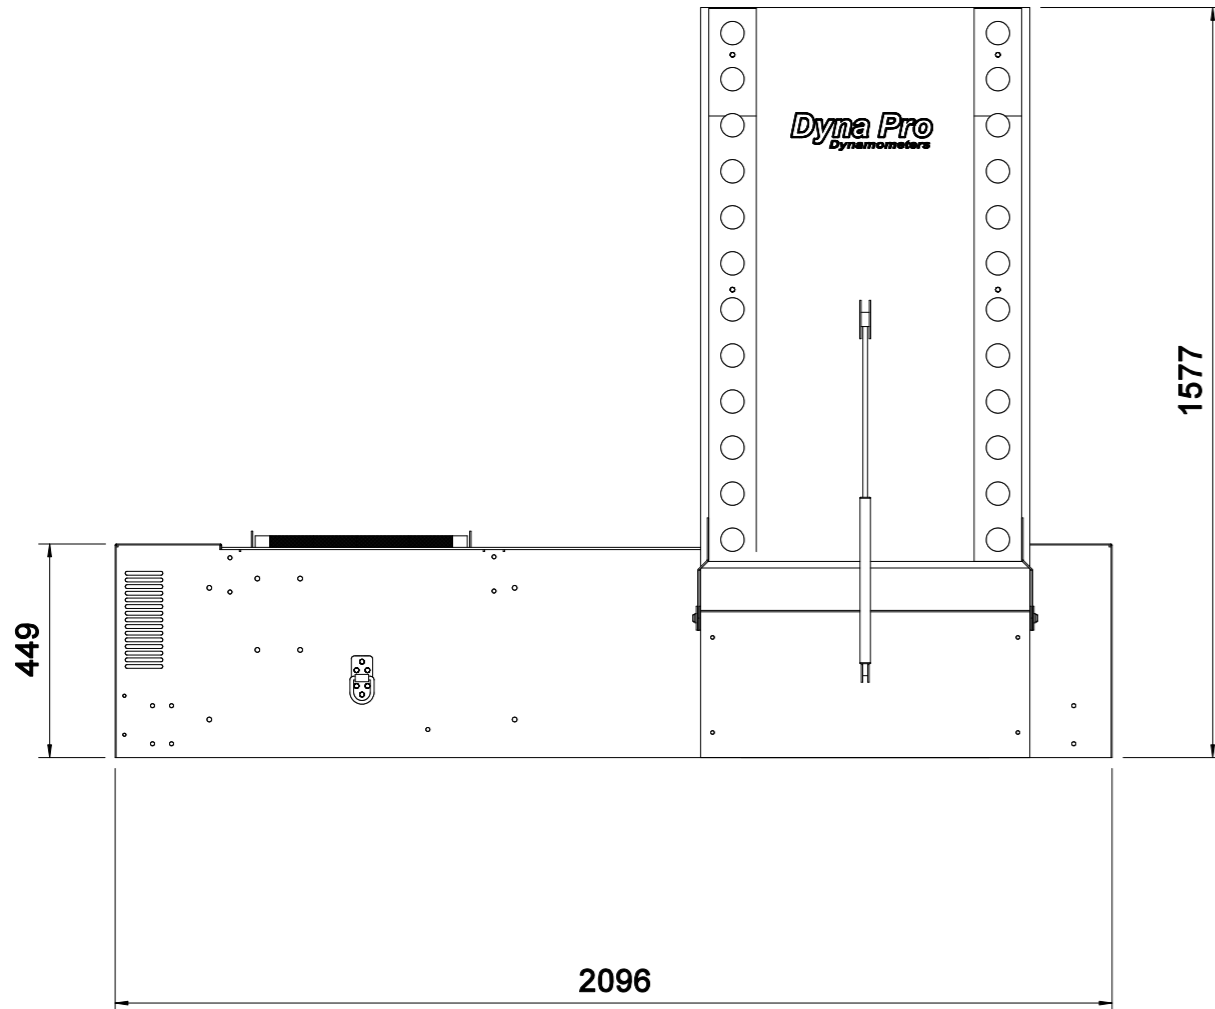

INSTALATION NOTES

Power cable colour codes
 BROWN - Live
 BLUE - Neutral
 GREEN/YELLOW - Earth
 2.5mm² Cable Recommended

190-240V ac Single Phase
 Max Current 20 Amps (With Fans)
 Fuse at 20 Amps

Air Supply
 90 to 120 psi
 Consumption Less than 1 CFM

 3RD ANGLE PROJECTION

Specifications subject to change without notice.

 Unit 18 Sherrington Way Lister Road Industrial Estate Basingstoke Hampshire United Kingdom RG24 4DQ Copyright © Dyna Pro Dynamometers Ltd 2011	ISSUE	CHANGE / CHANGE NOTE No.	DATE	DRAWN	DATE	CHECKED
	A	FIRST PRODUCTION	19/10/08	K.W DENT	11/12/09	
	B	UPDATED	11/12/09	SHEET 1 OF 1		SCALE 1:1
TITTLE			DRAWING No.		ISSUE	
T62 Including Ramp			T62+RAMP		B	