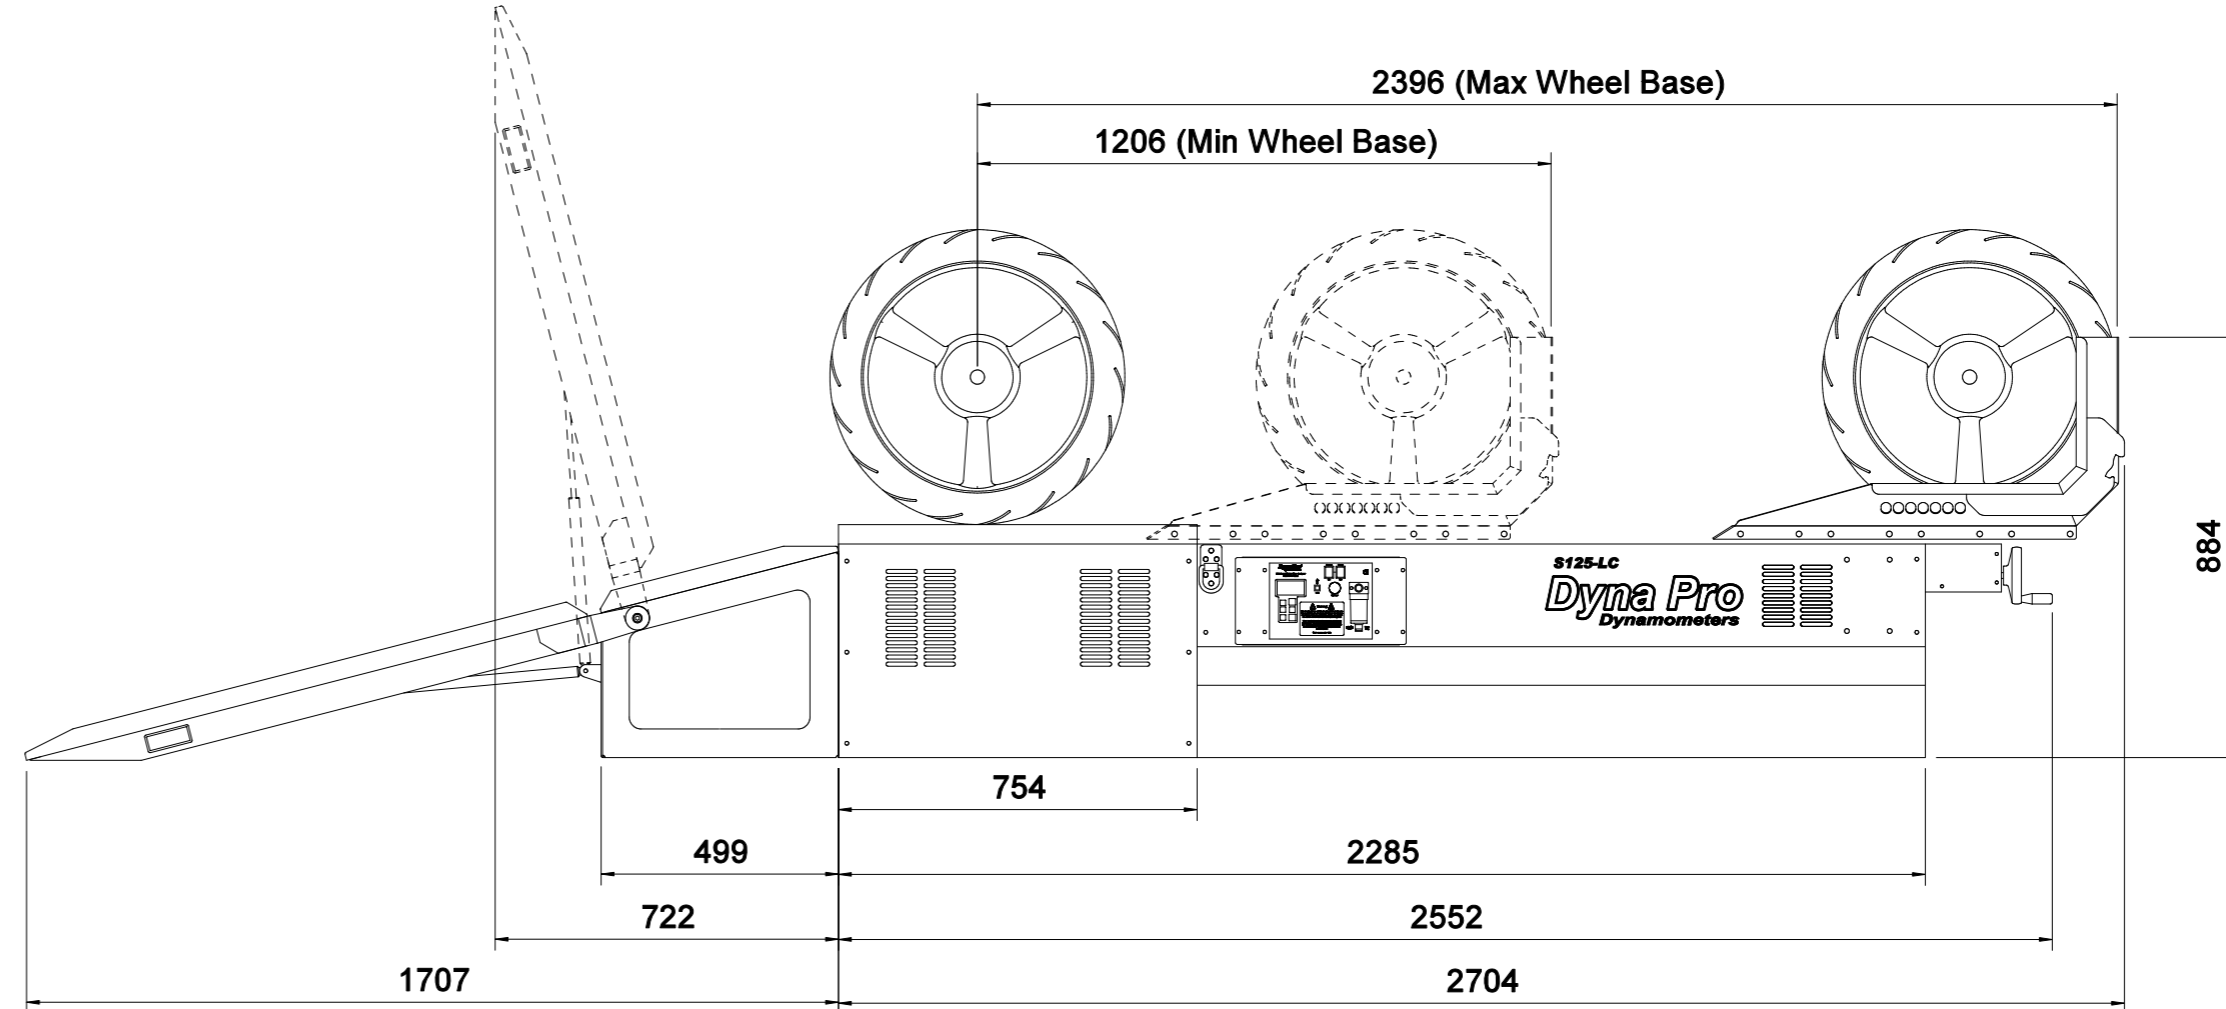

INSTALATION NOTES

Power cable colour codes
 BROWN - Live
 BLUE - Neutral
 GREEN/YELLOW - Earth
 2.5mm² Cable Recommended

190-240V ac Single Phase
 Max Current 20 Amps (With Fans)
 Fuse at 20 Amps

Air Supply
 90 to 120 psi
 Consumption Less than 1 CFM

 3RD ANGLE PROJECTION

Specifications subject to change without notice.

 Unit 18 Sherrington Way Lister Road Industrial Estate Basingstoke Hampshire United Kingdom RG24 4DQ Copyright © Dyna Pro Dynamometers Ltd 2011	ISSUE	CHANGE / CHANGE NOTE No.	DATE	DRAWN	DATE	CHECKED
	A	FIRST PRODUCTION	19/10/08	K.W DENT	11/12/09	
	B	UPDATED	11/12/09	SHEET 1 OF 1		SCALE 1:1
TITTLE			DRAWING No.		ISSUE	
T62 Including Ramp			T62+RAMP		B	