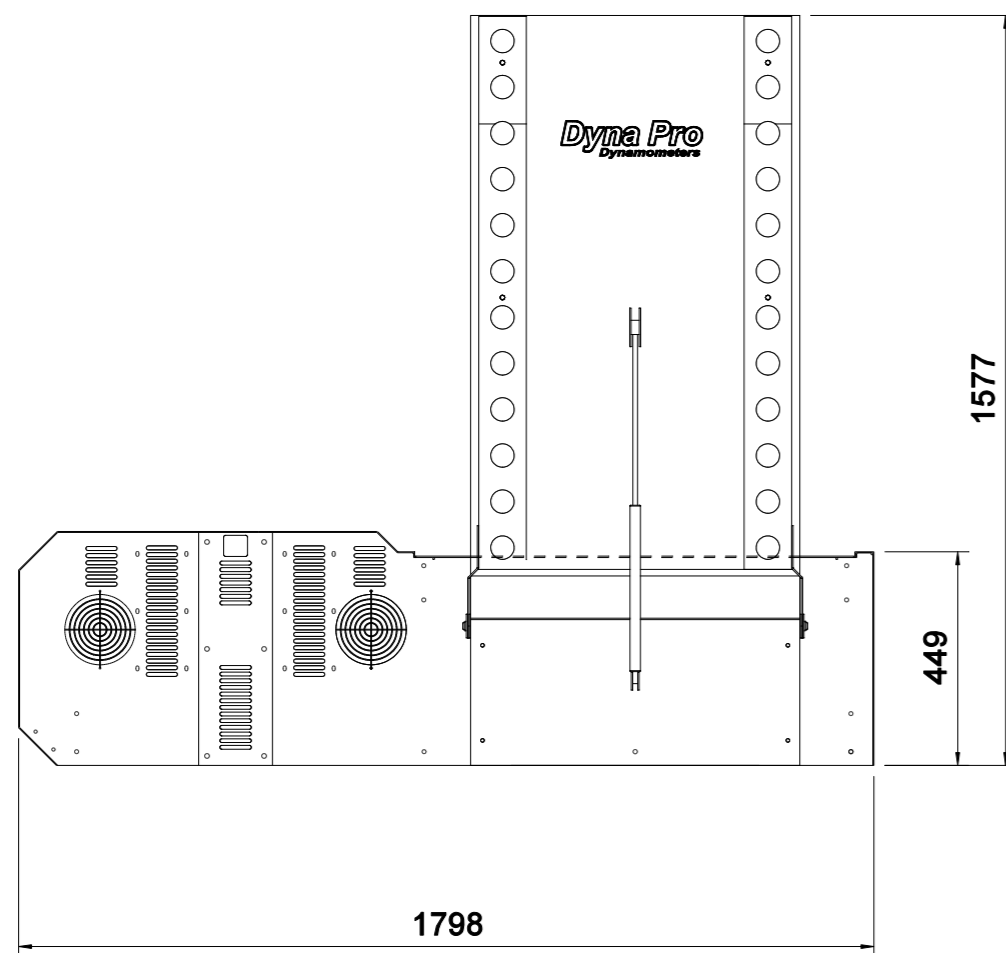

INSTALATION NOTES

Power cable Specification
6mm² Cable Recomendaded

190-240V ac Single Phase
Max Current 32Amps
Fuse at 32 Amps

Air Supply
90 to 120 psi
Consumption Less than 1 CFM

Specifications subject to change without notice.

 Unit 18 Sherrington Way Lister Road Industrial Estate Basingstoke Hampshire United Kingdom RG24 4DQ Tel UK: 08000 4321 68 Tel Int.: +44(0) 1256 363 063 www.dynapro.co.uk Copyright © Dyna Pro Dynamometers Ltd 2011	ISSUE	CHANGE / CHANGE NOTE No.	DATE	DRAWN	DATE	CHECKED
	A	FIRST PRODUCTION	19/10/08	K.W DENT	11/12/09	
	B	UPDATED	11/12/09	SHEET 1 OF 1		SCALE 1:1
TITTLE				DRAWING No.		ISSUE
S125-LC Including Ramp				S125-LC+RAMP		B