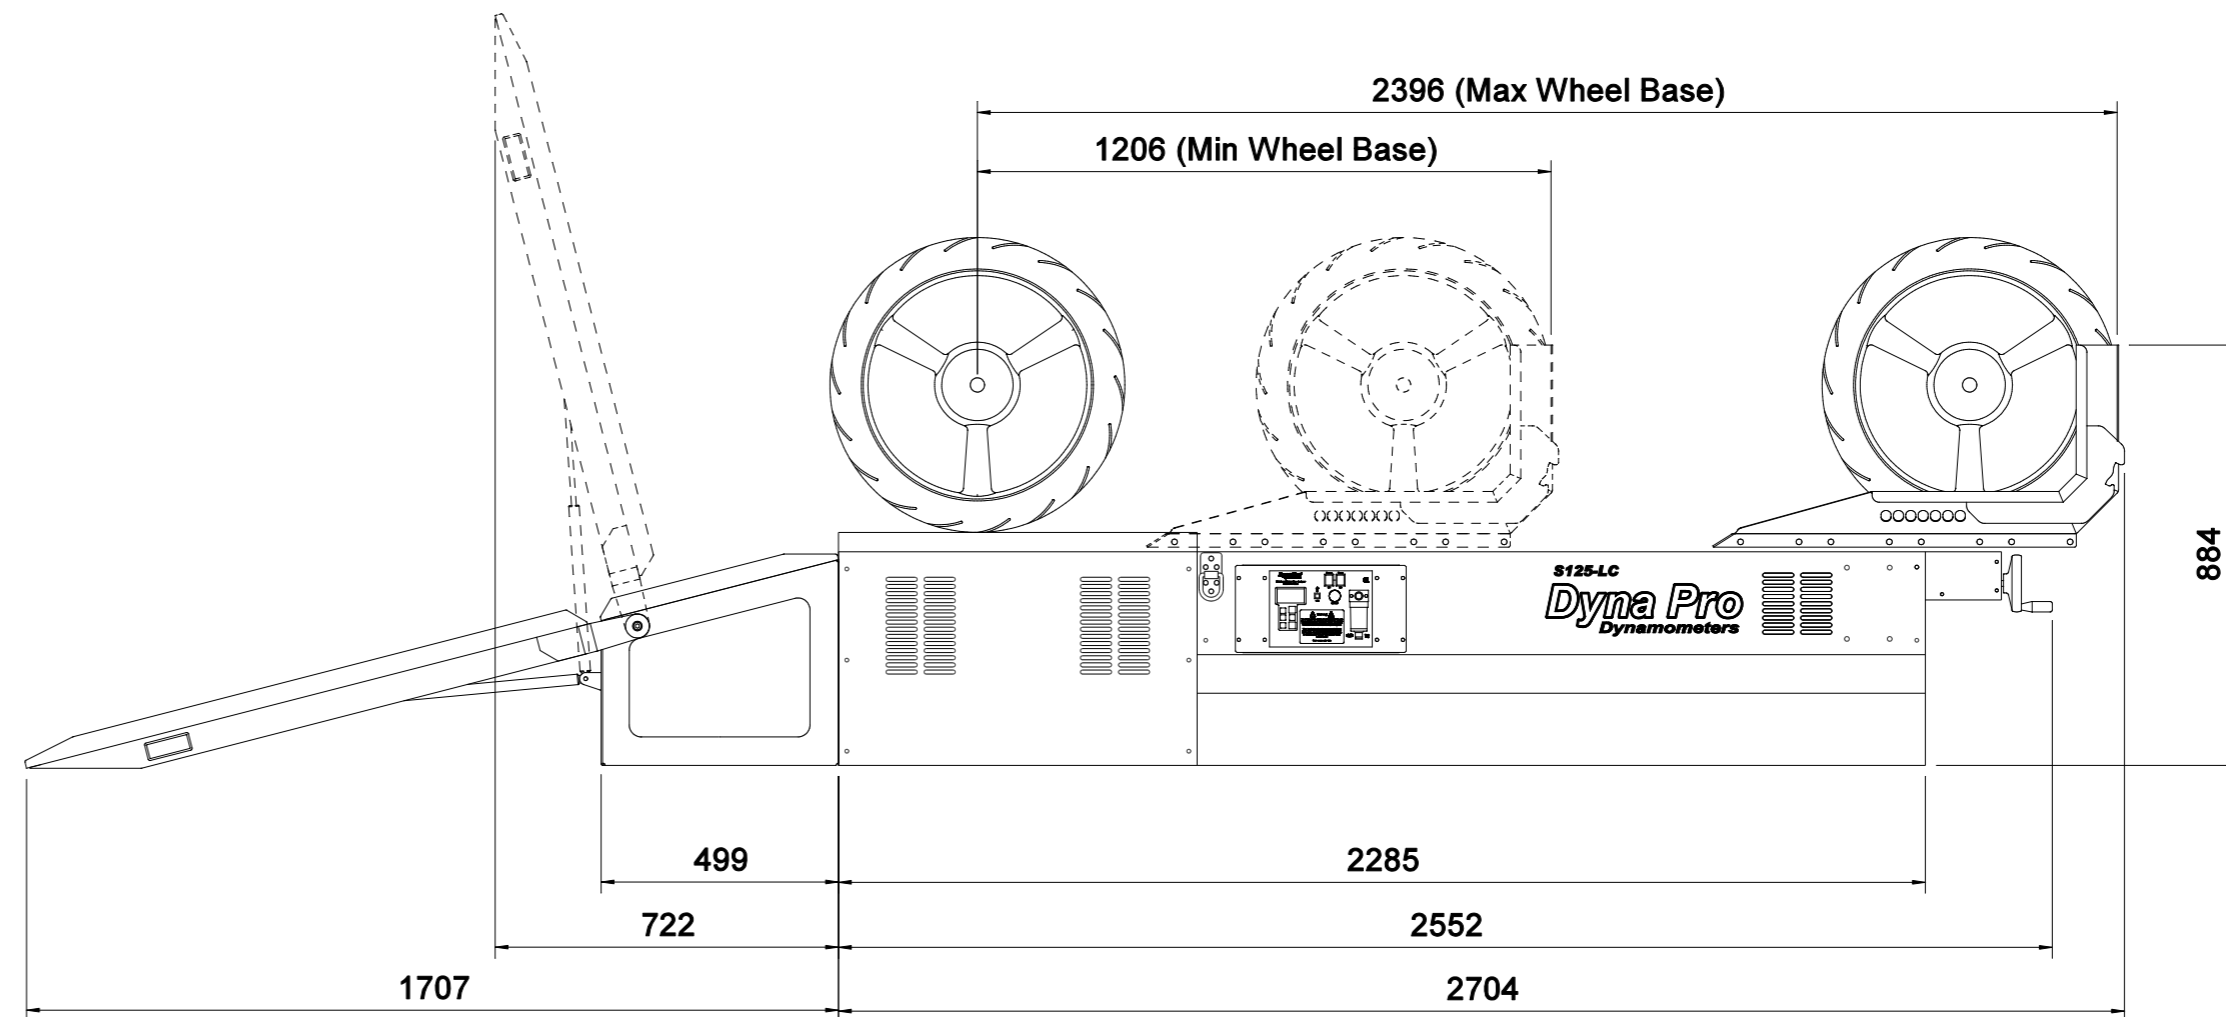

INSTALATION NOTES

Power cable Specification
6mm² Cable Recomendaded

190-240V ac Single Phase
Max Current 32Amps
Fuse at 32 Amps

Air Supply
90 to 120 psi
Consumption Less than 1 CFM

Specifications subject to change without notice.

 Unit 18 Sherrington Way Lister Road Industrial Estate Basingstoke Hampshire United Kingdom RG24 4DQ Tel UK: 08000 4321 68 Tel Int.: +44(0) 1256 363 063 www.dynapro.co.uk Copyright © Dyna Pro Dynamometers Ltd 2011	ISSUE	CHANGE / CHANGE NOTE No.	DATE	DRAWN	DATE	CHECKED
	A	FIRST PRODUCTION	19/10/08	K.W DENT	11/12/09	
	B	UPDATED	11/12/09	SHEET 1 OF 1		SCALE 1:1
TITTLE				DRAWING No.		ISSUE
S125-LC Including Ramp				S125-LC+RAMP		B