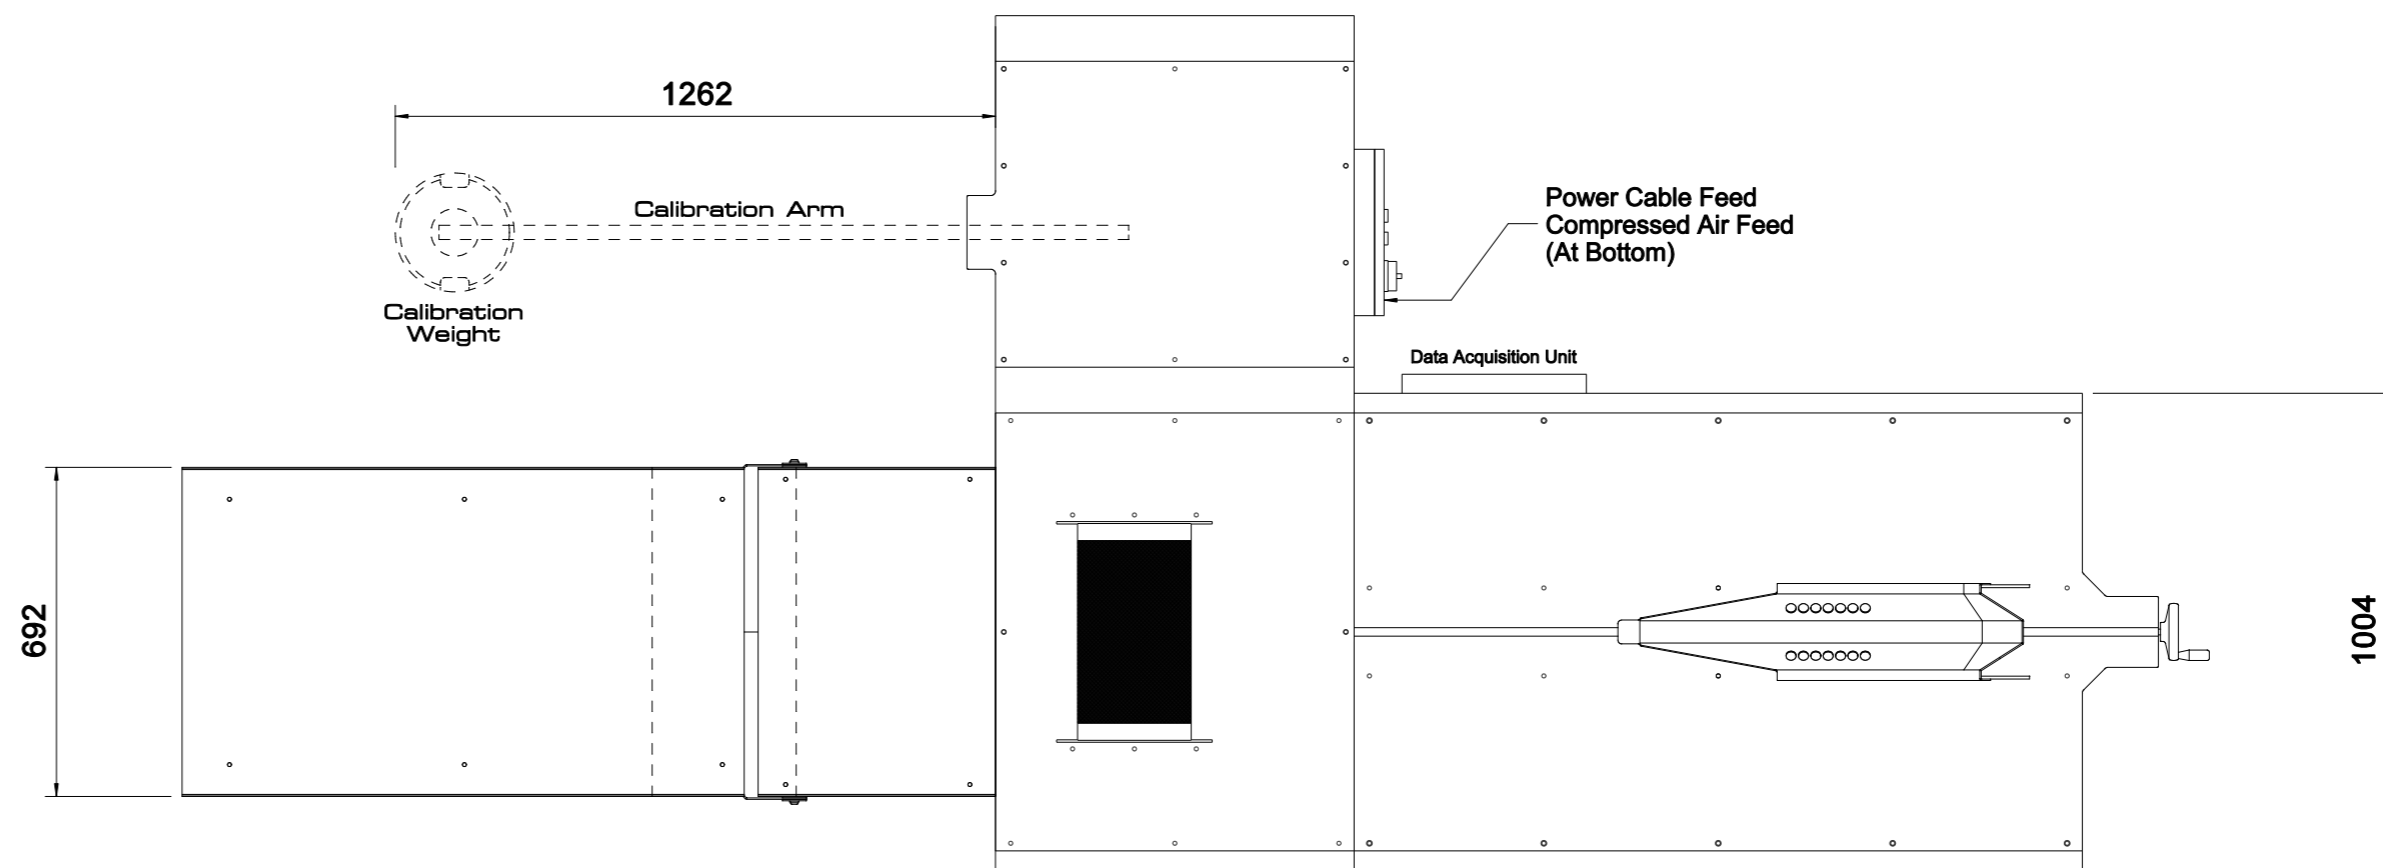

INSTALATION NOTES

Power cable Specification
6mm² Cable Recomendaded

190-240V ac Single Phase
Max Current 32Amps
Fuse at 32 Amps

Air Supply
90 to 120 psi
Consumption Less than 1 CFM

Specifications subject to change without notice.

 Unit 18 Sherrington Way Lister Road Industrial Estate Basingstoke Hampshire United Kingdom RG24 4DQ Tel UK: 08000 4321 68 Tel Int.: +44(0) 1256 363 063 www.dynapro.co.uk Copyright © Dyna Pro Dynamometers Ltd 2011	ISSUE	CHANGE / CHANGE NOTE No.	DATE	DRAWN	DATE	CHECKED
	A	FIRST PRODUCTION	19/10/08	K.W DENT	11/12/09	
	B	UPDATED	11/12/09	SHEET 1 OF 1		SCALE 1:1
TITTLE				DRAWING No.		ISSUE
S125-LC Including Ramp				S125-LC+RAMP		B